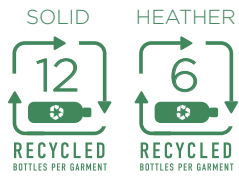

The Optimist
Striped Jersey

-  Peri Blue
-  Black
-  Olympic Blue
-  Flame Orange

1810
Men's Sizes
S-4XL

1815
Women's Sizes
XS-3XL

-  Peri Blue
-  Black
-  Pink Coral

MSRP \$50.00
60% Polyester/30% Recycled Polyester/10% Spandex Jersey Stripe
5.4 ounces per square yard