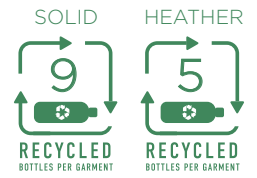

The Visionary

Jersey Polo