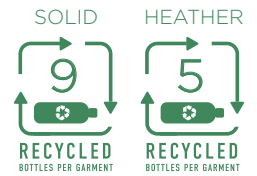

The Visionary

Jersey Polo

- Navy
- Black
- White
- Flame Orange

- Peri Blue
- Black
- Pink Coral
- White

MSRP $50.00

Solids: 90% Recycled Polyester/10% Spandex Jersey
Heathers: 50% Polyester/50% Recycled Polyester/10% Spandex Jersey
5.4 ounces per square yard

The Upstart

Long Sleeve Polo & 1/4 Zip Jersey

- Dk. Heather Gray
- White

- Lt. Heather Gray
- White

MSRP $60.00

Solids: 90% Recycled Polyester/10% Spandex Jersey
Heathers: 50% Polyester/50% Recycled Polyester/10% Spandex Jersey
5.4 ounces per square yard