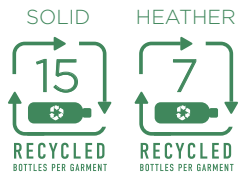

The Visionary

Jersey Polo

-  Navy
-  Black
-  White
-  Flame Orange

1820
Men's Sizes
S-4XL

1825
Women's Sizes
XS-3XL

-  Peri Blue
-  Black
-  Pink Coral
-  White

MSRP \$50.00

Solids: 90% Recycled Polyester/10% Spandex Jersey
 Heathers: 50% Polyester/50% Recycled Polyester/10% Spandex Jersey
 5.4 ounces per square yard