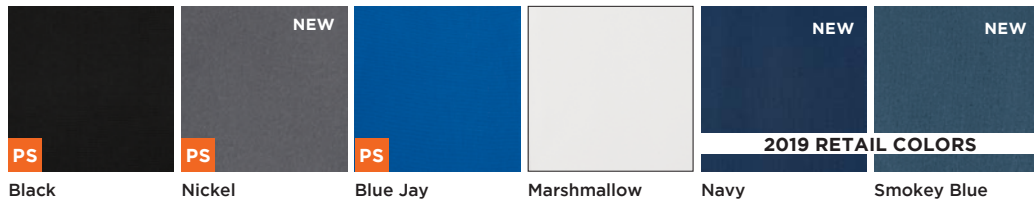

New
COLORS

SMART STRETCH PULLOVER

2420 Freedom | 2425 Liberty

\$38.00*

Smooth-face fleece with brushed interior for cozy feel.

Chin guard for comfort.

Anti-pill finish.

Contrast flatlock stitching.

2420 Black

2425 Nickel

Liberty features thumbholes.

2420 FREEDOM MEN'S S-4XL

FABRIC 93% Polyester/7% Spandex

2425 LIBERTY WOMEN'S XS-3XL

PS = PROGRAM SAFE

* (a) pricing for S-2X. Add \$4.00 (a) for 3X, and \$8.00 (a) for 4X-5X.